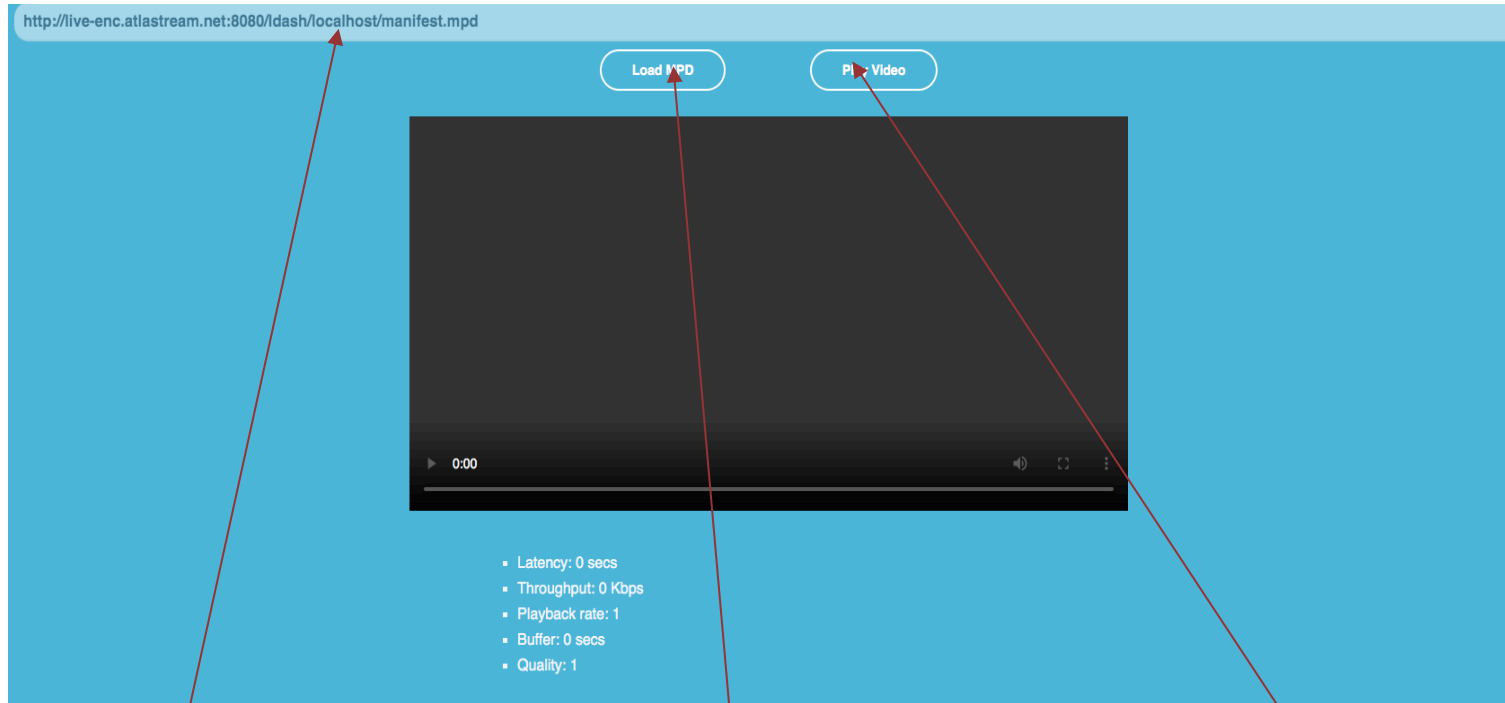

Test Instructions: Video Player

1. Enter MPD URL

2. Click "Load MPD"

3. Click "Play Video" and wait for video to start